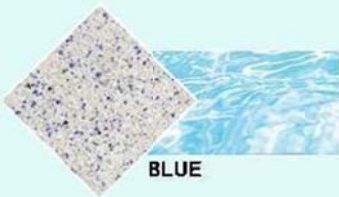

# DIAMOND BRITE<sup>®</sup>

**EXPOSED AGGREGATE POOL FINISHES**

**SUPER BLUE**

Diamond Brite™ Finishes are blends of selected quartz aggregates and fortified white portland cement ideal for new or re-finished swimming pools. Available in a variety of colors and textures. Diamond Brite finishes are factory blended to provide the pool owner with an extremely durable and attractive alternative to traditional pool coatings.

**MIDNIGHT BLUE**

**TAHOE BLUE**

**CLASSIC**

**AQUA QUARTZ**

**BLUE QUARTZ**

**OYSTER QUARTZ**

**MARLIN BLUE**

**AQUA BLUE**

**COOL BLUE**

**BLUE**

**VERDE**

**FRENCH GRAY**

**PEARL**

**IVORY**

**ONYX**

**MOJAVE BEIGE**