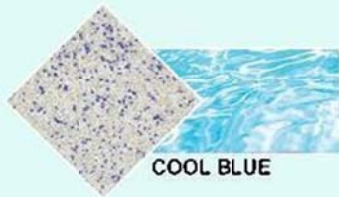

# DIAMOND BRITE<sup>®</sup>

**EXPOSED AGGREGATE POOL FINISHES**

**SUPER BLUE**

Diamond Brite™ Finishes are blends of selected quartz aggregates and fortified white portland cement ideal for new or re-finished swimming pools. Available in a variety of colors and textures. Diamond Brite finishes are factory blended to provide the pool owner with an extremely durable and attractive alternative to traditional pool coatings.

**MIDNIGHT BLUE**

**TAHOE BLUE**

**CLASSIC**

**AQUA QUARTZ**

**BLUE QUARTZ**

**OYSTER QUARTZ**

**MARLIN BLUE**

**AQUA BLUE**

**COOL BLUE**

**BLUE**

**VERDE**

**FRENCH GRAY**

**PEARL**

**IVORY**

**ONYX**

**MOJAVE BEIGE**