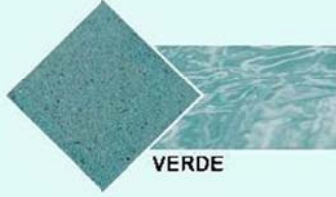

# DIAMOND BRITE<sup>®</sup>

**EXPOSED AGGREGATE POOL FINISHES**

**SUPER BLUE**

Diamond Brite™ Finishes are blends of selected quartz aggregates and fortified white portland cement ideal for new or re-finished swimming pools. Available in a variety of colors and textures. Diamond Brite finishes are factory blended to provide the pool owner with an extremely durable and attractive alternative to traditional pool coatings.

**MIDNIGHT BLUE**

**TAHOE BLUE**

**CLASSIC**

**AQUA QUARTZ**

**BLUE QUARTZ**

**OYSTER QUARTZ**

**MARLIN BLUE**

**AQUA BLUE**

**COOL BLUE**

**BLUE**

**VERDE**

**FRENCH GRAY**

**PEARL**

**IVORY**

**ONYX**

**MOJAVE BEIGE**