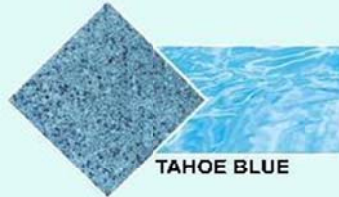

# DIAMOND BRITE<sup>®</sup>

**EXPOSED AGGREGATE POOL FINISHES**

**SUPER BLUE**

Diamond Brite™ Finishes are blends of selected quartz aggregates and fortified white portland cement ideal for new or re-finished swimming pools. Available in a variety of colors and textures. Diamond Brite finishes are factory blended to provide the pool owner with an extremely durable and attractive alternative to traditional pool coatings.

**MIDNIGHT BLUE**

**TAHOE BLUE**

**CLASSIC**

**AQUA QUARTZ**

**BLUE QUARTZ**

**OYSTER QUARTZ**

**MARLIN BLUE**

**AQUA BLUE**

**COOL BLUE**

**BLUE**

**VERDE**

**FRENCH GRAY**

**PEARL**

**IVORY**

**ONYX**

**MOJAVE BEIGE**