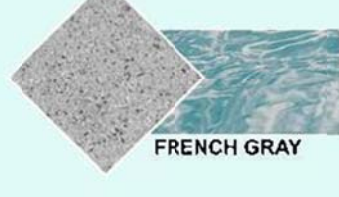

# DIAMOND BRITE<sup>®</sup>

**EXPOSED AGGREGATE POOL FINISHES**

**SUPER BLUE**

Diamond Brite™ Finishes are blends of selected quartz aggregates and fortified white portland cement ideal for new or re-finished swimming pools. Available in a variety of colors and textures. Diamond Brite finishes are factory blended to provide the pool owner with an extremely durable and attractive alternative to traditional pool coatings.

**MIDNIGHT BLUE**

**TAHOE BLUE**

**CLASSIC**

**AQUA QUARTZ**

**BLUE QUARTZ**

**OYSTER QUARTZ**

**MARLIN BLUE**

**AQUA BLUE**

**COOL BLUE**

**BLUE**

**VERDE**

**FRENCH GRAY**

**PEARL**

**IVORY**

**ONYX**

**MOJAVE BEIGE**