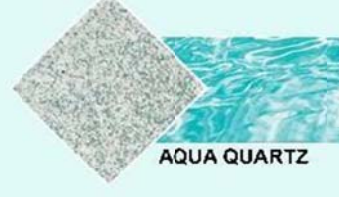

# DIAMOND BRITE<sup>®</sup>

**EXPOSED AGGREGATE POOL FINISHES**

**SUPER BLUE**

Diamond Brite™ Finishes are blends of selected quartz aggregates and fortified white portland cement ideal for new or re-finished swimming pools. Available in a variety of colors and textures. Diamond Brite finishes are factory blended to provide the pool owner with an extremely durable and attractive alternative to traditional pool coatings.

**MIDNIGHT BLUE**

**TAHOE BLUE**

**CLASSIC**

**AQUA QUARTZ**

**BLUE QUARTZ**

**OYSTER QUARTZ**

**MARLIN BLUE**

**AQUA BLUE**