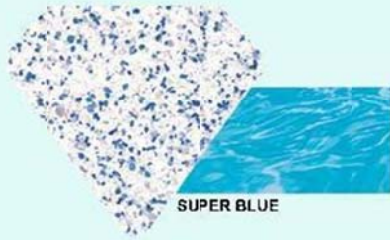

# DIAMOND BRITE<sup>®</sup>

**EXPOSED AGGREGATE POOL FINISHES**

**SUPER BLUE**

Diamond Brite™ Finishes are blends of selected quartz aggregates and fortified white portland cement ideal for new or re-finished swimming pools. Available in a variety of colors and textures. Diamond Brite finishes are factory blended to provide the pool owner with an extremely durable and attractive alternative to traditional pool coatings.

**MIDNIGHT BLUE**

**TAHOE BLUE**

**CLASSIC**

**AQUA QUARTZ**

**BLUE QUARTZ**

**OYSTER QUARTZ**

**MARLIN BLUE**

**AQUA BLUE**

**COOL BLUE**

**BLUE**

**VERDE**

**FRENCH GRAY**

**PEARL**

**IVORY**

**ONYX**

**MOJAVE BEIGE**